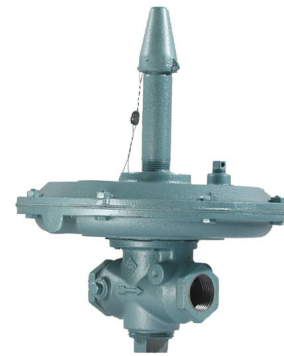

**Accuracy:**

**Low - Flow: 0.1 W.C.,**

**Full - Flow: 0.3 W.C.**

## Balanced Zero Regulators for 150° F Service Selas Model BZR

*Sensitive and accurate, the Selas BZR zero regulator delivers gas at a precise balanced pressure, even with slight inlet pressure variations.*

Balanced zero regulators feature

a rugged, large diaphragm actuated valve assembly, sensitively balanced at near zero pressure. Gas flow is initiated by a very small pressure differential across the main diaphragm. Gas supply is precisely modulated on system demand by negative or positive signals from suction mixers or controlled pressure from an external source.