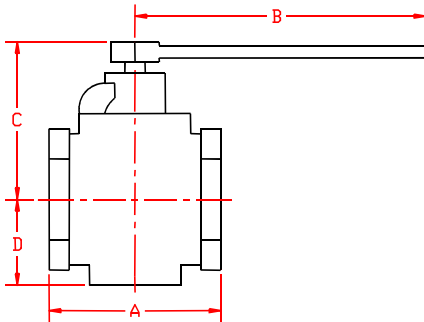

## DIMENSIONS -- 1481-FM-CC SERIES

Model Number	Pipe Size	A	B	C	D	Port Size as % Pipe Size	Weight (Lbs.)
1481-6FM-CC	3/4"	3-3/4"	8-1/8"	4-1/2"	1/8"	Full Port	2.25
1481-8FM-CC	1"	4-1/4"	9-9/16"	4-7/8"	1/8"		3.50
1481-10FM-CC	1-1/4"	5"	9-9/16"	5-9/16"	1/4"		6.00
1481-12FM-CC	1-1/2"	5"	9-9/16"	5-9/16"	1/4"		9.00

## DIMENSIONS -- 1501-LPC SERIES

Model Number	Pipe Size	A	B	C	D	Port Size as % Pipe Size	Weight (Lbs.)
1501-4LPC	1/2"	3-5/8"	7"	3-3/8"	1-13/16"	Full Port	4.38
1501-6LPC	3/4"	3-5/8"	7"	3-3/8"	1-13/16"		4.44
1501-8LPC	1"	3-7/8"	7"	3-3/8"	1-13/16"		4.69
1501-10LPC	1-1/4"	5"	7"	3-13/16"	2-5/8"		6.63
1501-12LPC	1-1/2"	5"	7"	3-13/16"	2-5/8"		8.50
1501-16LPC	2"	5-3/4"	12"	5-1/16"	3-1/16"		14.75
1501-20LPC	2-1/2"	6-3/4"	12"	5-5/16"	3-1/4"		45.00
1501-24LPC	3"	7-1/2"	18"	6-11/16"	4-1/8"		69.00
1501-32LPC	4"	10"	24"	7-1/2"	5-1/8"		85.00