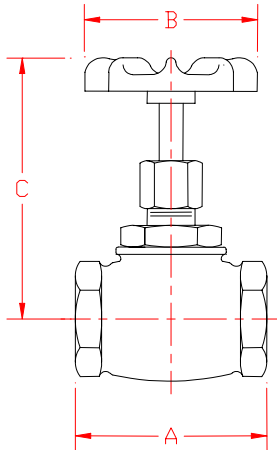

## DIMENSIONS -- 1401-CC SERIES

Model Number	Pipe Size	A	B	C	D	Port Size as % Pipe Size	Weight (Lbs.)
1401-2CC	1/4"	1-11/16"	1-7/16"	1-1/8"	1-1/8"	40%	0.38
1401-3CC	3/8"	1-11/16"	1-7/16"	1-1/8"	1-1/8"		0.44
1401-4CC	1/2"	2-1/16"	1-3/4"	1-3/8"	1-1/4"		0.94
1401-6CC	3/4"	2-5/16"	2-1/4"	1-1/2"	1-3/8"		1.00
1401-8CC	1"	2-9/16"	2-1/2"	2"	1-1/2"		1.56
1401-10CC	1-1/4"	3-3/16"	3-1/8"	2-3/8"	2"		2.50
1401-12CC	1-1/2"	3-1/2"	3-3/8"	2-1/2"	2-1/8"		3.38

Consult factory for other sizes available but not listed.

2 CC - 12 CC LEVER GAS COCK  
20 CC SQ. HEAD  
24 CC SQ. HEAD LESS STOPS  
10 psig MAXIMUM

## DIMENSIONS -- 1431-NV SERIES

Model Number	Pipe Size	A	B	C	Port Size as % Pipe Size	Weight (Lbs.)
1431-2NV	1/4"	1-1/2"	1-3/4"	2-3/8"	30%	0.38
1431-3NV	3/8"	1-13/16"	2-1/8"	2-3/4"		0.56
1431-4NV	1/2"	2-1/16"	2-1/8"	3-1/8"		0.81
1431-6NV	3/4"	2-5/16"	2-1/8"	4"		1.00
1431-8NV	1"	3"	2-3/4"	4-3/8"		1.81
1431-10NV	1-1/4"	3-1/4"	2-3/4"	4-3/4"		2.75

## DIMENSIONS -- 1501-LPC SERIES

Model Number	Pipe Size	A	B	C	D	Port Size as % Pipe Size	Weight (Lbs.)
1501-4LPC	1/2"	3-5/8"	7"	3-3/8"	1-13/16"	Full Port	4.38
1501-6LPC	3/4"	3-5/8"	7"	3-3/8"	1-13/16"		4.44
1501-8LPC	1"	3-7/8"	7"	3-3/8"	1-13/16"		4.69
1501-10LPC	1-1/4"	5"	7"	3-13/16"	2-5/8"		6.63
1501-12LPC	1-1/2"	5"	7"	3-13/16"	2-5/8"		8.50
1501-16LPC	2"	5-3/4"	12"	5-1/16"	3-1/16"		14.75
1501-20LPC	2-1/2"	6-3/4"	12"	5-5/16"	3-1/4"		45.00
1501-24LPC	3"	7-1/2"	18"	6-11/16"	4-1/8"		69.00
1501-32LPC	4"	10"	24"	7-1/2"	5-1/8"		85.00