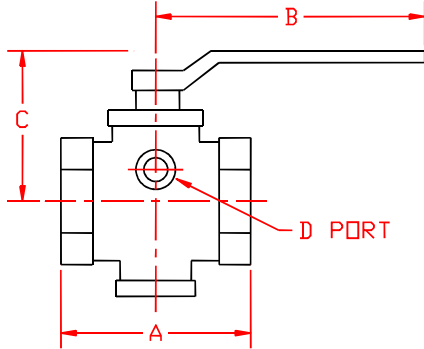

## DIMENSIONS -- 1481-FM-CC SERIES

Model Number	Pipe Size	A	B	C	D	Port Size as % Pipe Size	Weight (Lbs.)
1481-6FM-CC	3/4"	3-3/4"	8-1/8"	4-1/2"	1/8"	Full Port	2.25
1481-8FM-CC	1"	4-1/4"	9-9/16"	4-7/8"	1/8"		3.50
1481-10FM-CC	1-1/4"	5"	9-9/16"	5-9/16"	1/4"		6.00
1481-12FM-CC	1-1/2"	5"	9-9/16"	5-9/16"	1/4"		9.00

## DIMENSIONS -- 1501-LPC SERIES

Model Number	Pipe Size	A	B	C	D	Port Size as % Pipe Size	Weight (Lbs.)
1501-4LPC	1/2"	3-5/8"	7"	3-3/8"	1-13/16"	Full Port	4.38
1501-6LPC	3/4"	3-5/8"	7"	3-3/8"	1-13/16"		4.44
1501-8LPC	1"	3-7/8"	7"	3-3/8"	1-13/16"		4.69
1501-10LPC	1-1/4"	5"	7"	3-13/16"	2-5/8"		6.63
1501-12LPC	1-1/2"	5"	7"	3-13/16"	2-5/8"		8.50
1501-16LPC	2"	5-3/4"	12"	5-1/16"	3-1/16"		14.75
1501-20LPC	2-1/2"	6-3/4"	12"	5-5/16"	3-1/4"		45.00
1501-24LPC	3"	7-1/2"	18"	6-11/16"	4-1/8"		69.00
1501-32LPC	4"	10"	24"	7-1/2"	5-1/8"		85.00