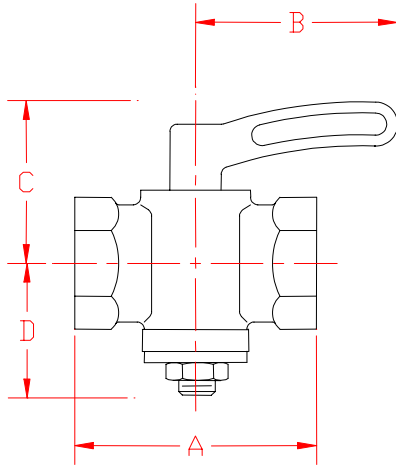

## DIMENSIONS -- 1401-CC SERIES

Model Number	Pipe Size	A	B	C	D	Port Size as % Pipe Size	Weight (Lbs.)
1401-2CC	1/4"	1-11/16"	1-7/16"	1-1/8"	1-1/8"	40%	0.38
1401-3CC	3/8"	1-11/16"	1-7/16"	1-1/8"	1-1/8"		0.44
1401-4CC	1/2"	2-1/16"	1-3/4"	1-3/8"	1-1/4"		0.94
1401-6CC	3/4"	2-5/16"	2-1/4"	1-1/2"	1-3/8"		1.00
1401-8CC	1"	2-9/16"	2-1/2"	2"	1-1/2"		1.56
1401-10CC	1-1/4"	3-3/16"	3-1/8"	2-3/8"	2"		2.50
1401-12CC	1-1/2"	3-1/2"	3-3/8"	2-1/2"	2-1/8"		3.38

Consult factory for other sizes available but not listed.

2 CC - 12 CC LEVER GAS COCK  
20 CC SQ. HEAD  
24 CC SQ. HEAD LESS STOPS  
10 psig MAXIMUM

## DIMENSIONS -- 1431-NV SERIES

Model Number	Pipe Size	A	B	C	Port Size as % Pipe Size	Weight (Lbs.)
1431-2NV	1/4"	1-1/2"	1-3/4"	2-3/8"	30%	0.38
1431-3NV	3/8"	1-13/16"	2-1/8"	2-3/4"		0.56
1431-4NV	1/2"	2-1/16"	2-1/8"	3-1/8"		0.81
1431-6NV	3/4"	2-5/16"	2-1/8"	4"		1.00
1431-8NV	1"	3"	2-3/4"	4-3/8"		1.81
1431-10NV	1-1/4"	3-1/4"	2-3/4"	4-3/4"		2.75

## DIMENSIONS -- 1501-LPC SERIES

Model Number	Pipe Size	A	B	C	D	Port Size as % Pipe Size	Weight (Lbs.)
1501-4LPC	1/2"	3-5/8"	7"	3-3/8"	1-13/16"	Full Port	4.38
1501-6LPC	3/4"	3-5/8"	7"	3-3/8"	1-13/16"		4.44
1501-8LPC	1"	3-7/8"	7"	3-3/8"	1-13/16"		4.69
1501-10LPC	1-1/4"	5"	7"	3-13/16"	2-5/8"		6.63
1501-12LPC	1-1/2"	5"	7"	3-13/16"	2-5/8"		8.50
1501-16LPC	2"	5-3/4"	12"	5-1/16"	3-1/16"		14.75
1501-20LPC	2-1/2"	6-3/4"	12"	5-5/16"	3-1/4"		45.00
1501-24LPC	3"	7-1/2"	18"	6-11/16"	4-1/8"		69.00
1501-32LPC	4"	10"	24"	7-1/2"	5-1/8"		85.00