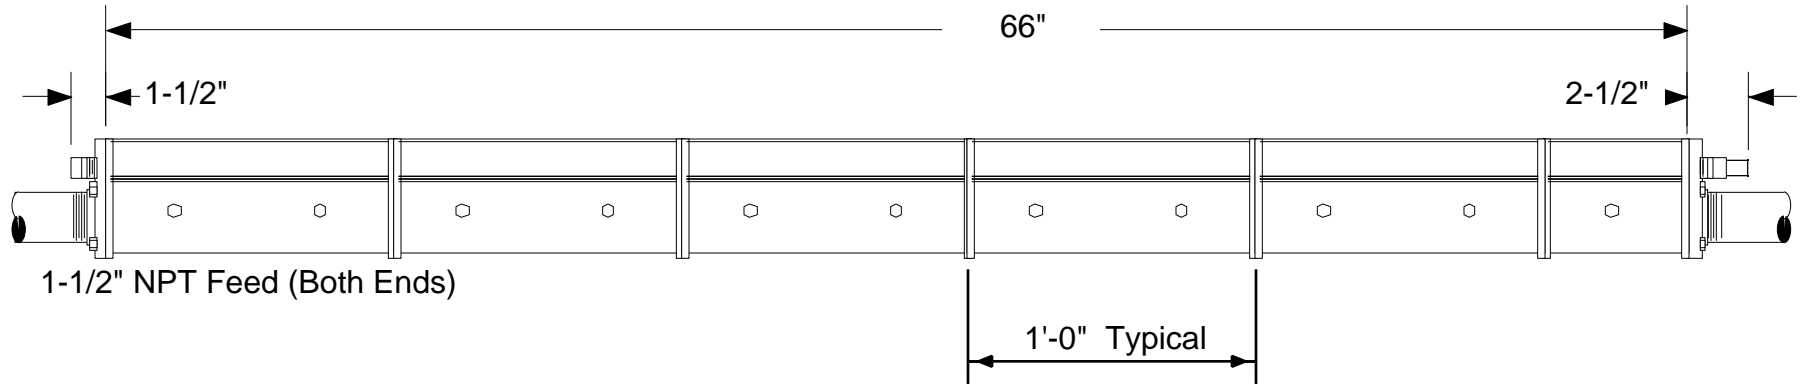

WATER COOLED BURNER

Notes:
 Modular Sections are 12" Long.
 Shorter sections are cut and
 welded to size.

Maximum Length is approximately
 96" due to feed from ends only.

ENSIGN Ribbon Burners Inc.
 101 Secor Lane Pelham Manor, NY

Water Cooled Burner Layout