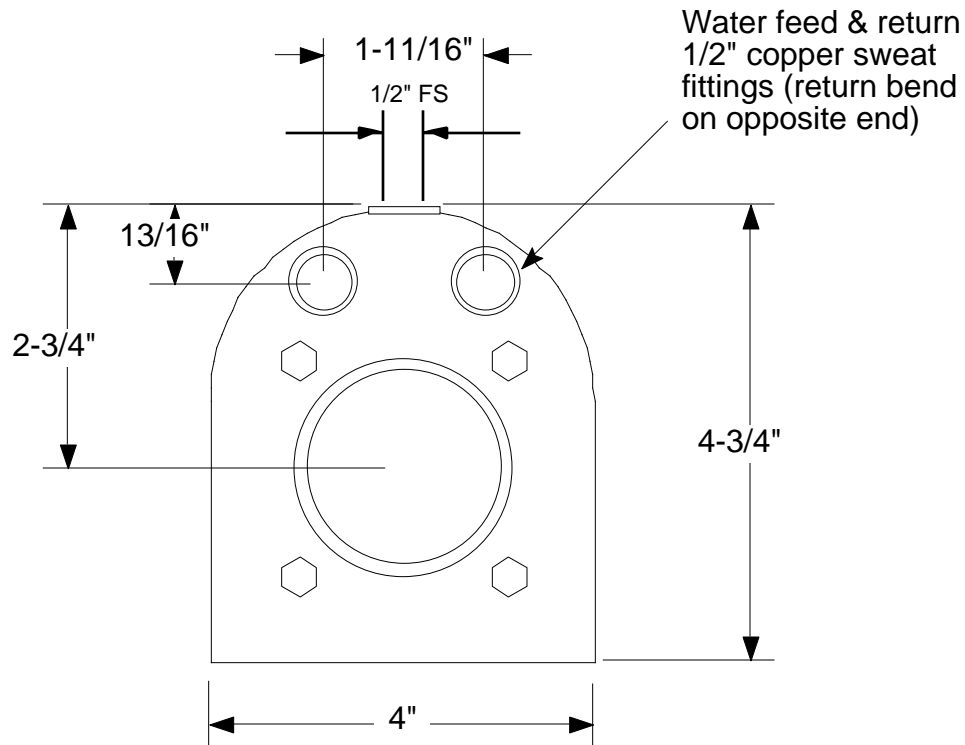

WATER COOLED BURNER

Notes:
 Modular Sections are 12" Long.
 Shorter sections are cut and
 welded to size.

Maximum Length is approximately
 96" due to feed from ends only.

ENSIGN Ribbon Burners Inc.
 101 Secor Lane Pelham Manor, NY

Water Cooled Burner Layout